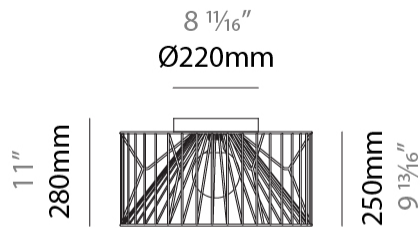

GENERAL

Series: Mariola
 Brand: Ole
 Division: Design
 Mounting Type: Surface
 Mounting Location: Ceiling
 Subcategory: Ambient

PHYSICAL

Shape: Abstract
 Diameter (mm): 500
 Diameter (in): 19 11/16
 Height (mm): 280
 Height (in): 11
 Light Distribution: Omnidirectional
 Fixture Finish: BEI / BLK / BLU / COG / DGN / GRY / MRN / MOC / MUS / OLV / SIL / STN / TER / WHI
 Holder Finish: WHI / GSD
 Accent Finish: WHI
 Fixture Material: Fabric Cord / Metal

Certified By: Certified for North American Standards
 IP rating: IP20

Ø500mm 19 11/16"

MARIOLA SURFACE

D112048-

PROJECT _____

TYPE _____

SPECIFIER _____

QUANTITY _____

GENERAL

Series: Mariola
Brand: Ole
Division: Design
Mounting Type: Portable
Mounting Location: Floor
Subcategory: Ambient

PHYSICAL

Shape: Abstract
Diameter (mm): 500
Diameter (in): 19 11/16
Height (mm): 1550
Height (in): 61
Light Distribution: Omnidirectional
Fixture Finish: BEI / BLK / BLU / COG / DGN / GRY / MRN / MOC / MUS / OLV / SIL / STN / TER / WHI
Holder Finish: WHI / GSD
Accent Finish: WHI
Fixture Material: Fabric Cord / Metal
Cable Details: 100/100 Cord

GENERAL

Series: Mariola
 Brand: Ole
 Division: Design
 Mounting Type: Portable
 Mounting Location: Floor
 Subcategory: Ambient

PHYSICAL

Shape: Abstract
 Diameter (mm): 500
 Diameter (in): 19 11/16
 Height (mm): 540
 Height (in): 21 1/4
 Light Distribution: Omnidirectional
 Diffuser: PMMA - Opal
 Fixture Finish: BEI / BLK / BLU / COG / DGN / GRY / MRN / MOC / MUS / OLV / SIL / STN / TER / WHI
 Holder Finish: WHI / GSD
 Accent Finish: WHI
 Fixture Material: Fabric Cord / Metal
 Cable Details: 220/100 Cord